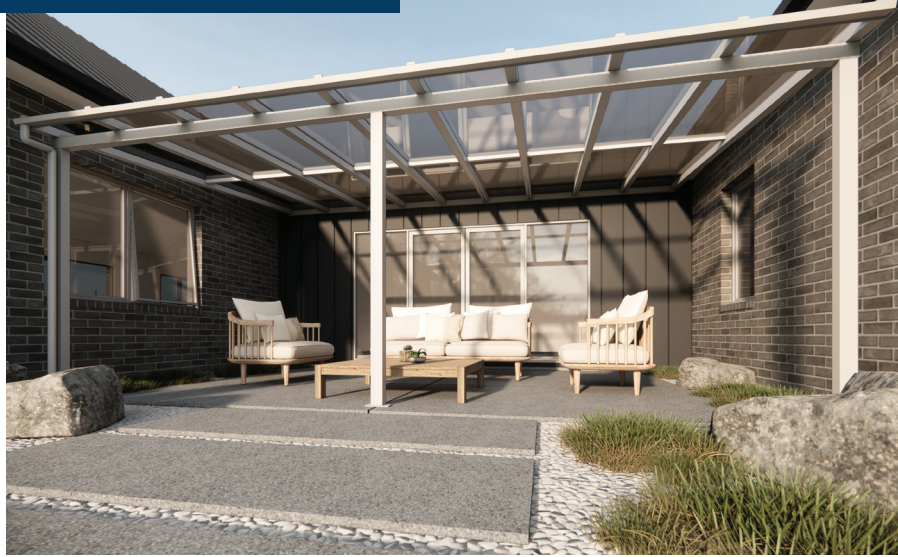

## VELASUN® OUTDOOR LIVING SYSTEM

The VelaSun® Outdoor Living System is an ideal solution for extra outdoor shelter for your home.

An elegant Aluminium pergola system designed to shelter your outdoor entertainment area from harsh sun and rain so that you can enjoy the outdoors in perfect comfort.

### + AESTHETIC APPEAL

The VelaSun® is designed to enhance your outdoor space and create the seamless indoor-outdoor flow we all enjoy.

Our polycarbonate system is designed with a nominal panel width of 800mm, and our glass system is designed with a nominal panel width of 600mm for two differing design appeals.

## + YEAR-ROUND OUTDOOR LIVING

With either polycarbonate or glass, VelaSun® is the perfect fixed canopy for variable New Zealand conditions; protecting you and your guests from sun and rain.

The VelaSun® Outdoor Living System can be designed around your existing home with soffit or wall mounting options, and with a maximum span of 4.8m and length of 12m+, you can cover an amazing amount of our outdoor area.

## + ROOFLESS PERGOLA

The VelaSun® system is highly customizable and can be installed as a traditional Roofless Pergola when minimal weather protection is required and creating a comfortable atmosphere is the focus.