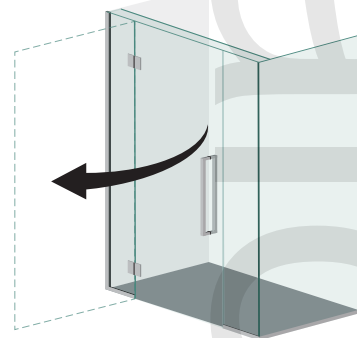

POPULAR CONFIGURATIONS*

Hinged Door and
90 Degree Return