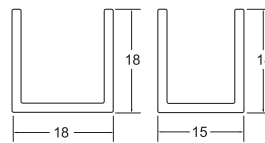

Shower glazing channel available in a variety of sizes, lengths and colours

13mm x 5.0mm half round floor section 2800mm

9.0mm x 10mm waterseal with felt 2800mm