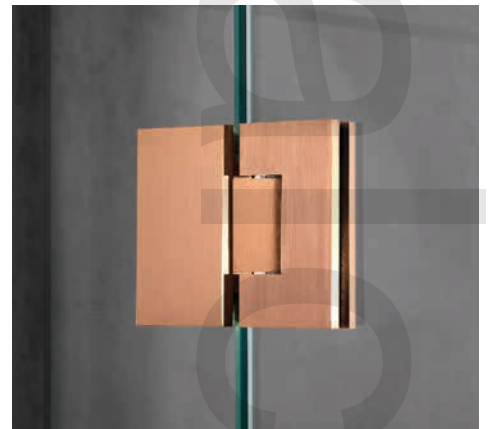

Brushed Rose Gold Copper Glass to Glass
Hinge JH2/BRG