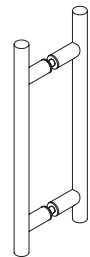

Brushed Gold BG

The 58mm diameter Sliding Door Pull JSS/SPP is another popular handle option for smaller sliding shower spaces.

*Non Standard Finish Option

Double D Handle
25mm dia x 275
high C-C (Stainless
Steel)

Quadrant Double
D Handle 10mm x
20mm rectangular
section 270mm
overall 250mm
C-C (Stainless
Steel)

Finline Round
Double Handle
25mm dia 350mm
overall 250mm C-C
(Stainless Steel)

Finline Square
Double Handle
19mm x 19mm
square section
350mm overall
250mm C-C
(Stainless Steel)

Single D Handle
& Pull 25mm
dia 250mm C-C
(Stainless Steel)

Single D/towel Handle &
Pull 25mm DIA 400mm C-C
(Stainless Steel)

Single D/towel Handle &
Pull 25mm DIA 500mm C-C
(Stainless Steel)

HANDLES, KNOBS & PULLS