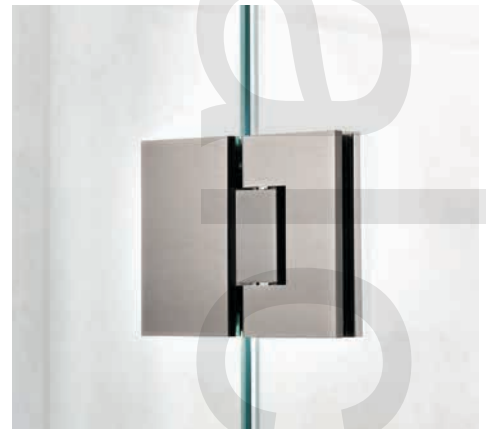

FRAMELESS HINGED AND SLIDING SHOWER OPTIONS

A hinged shower door describes a glass panel that opens by swinging on pivoting hinges, like a standard door in the home. The hinge can typically be attached to a stationary glass panel or the wall or shower surround. Ideal for areas where there is no restriction on door size.

DARK TONE – MATTE BLACK

A Frameless Glass Sliding Shower with Matte Black shower hardware is a popular contemporary choice.

Matte Black - MB

Suggested Tapware Match:
Matte Black and Black Chrome

Brushed Gun Metal Quadrant Double D Handle
JH/Q250/GM

Brushed Gun Metal Glass to Glass Hinge
JH2/GM

Brushed Gun Metal Chamfered Over Panel
Clip OP/10C/GM

DARK TONE - BRUSHED GUN METAL

This Frameless Glass Hinged Shower in a Brushed Gun Metal finish epitomises the modern aesthetic.