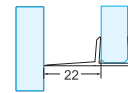

Sliding door seal 22mm for 10mm glass 2100mm (PVC)

SEALS

Shower door seals are flexible strips, or gaskets, that attach to the bottom or sides of a shower door to create a water-resistant seal when the door is closed. Juralco® seals come in various shapes and sizes to fit frameless shower doors.