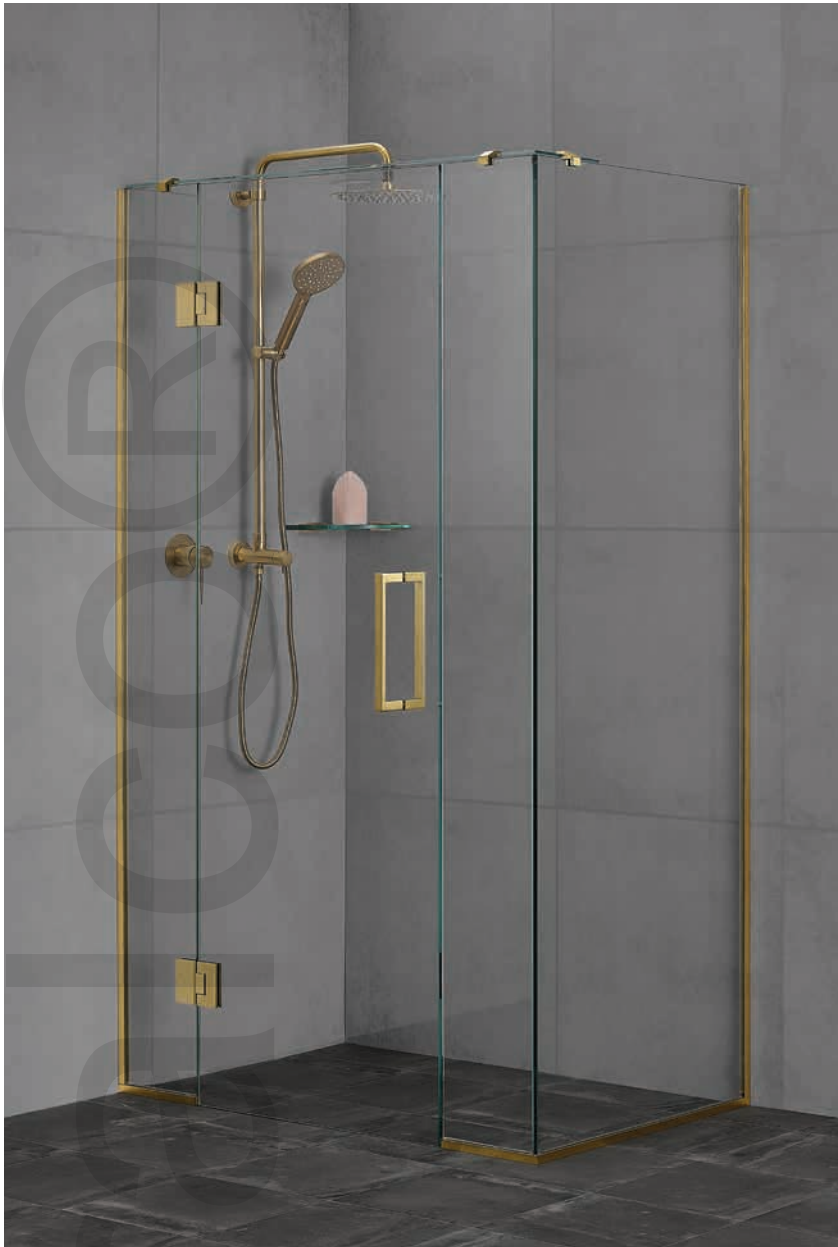

FRAMELESS HINGED AND SLIDING SHOWER OPTIONS

A hinged shower door describes a glass panel that opens by swinging on pivoting hinges, like a standard door in the home. The hinge can typically be attached to a stationary glass panel or the wall or shower surround. Ideal for areas where there is no restriction on door size.

BRASS TONES – BRUSHED BRASS

A Brass Tone is a refined and timeless addition to a bathroom.

Brushed Brass - BB

Satin Brass - SB*

Suggested Tapware Match:
Brushed Brass, Satin Brass & Modern Brushed Brass

*Non Standard Finish Option

Brushed Gold Double D Handle JH/D250/BG

Brushed Gold Glass to Glass Hinge JH2/BG

Brushed Gold Chamfered Over Panel Clip OP/10C/BG

GOLD TONE - BRUSHED GOLD

Add a touch of luxury and sophistication to a bathroom with a Brushed Gold Frameless Shower.

Brushed Gold - BG

Suggested Tapware Match:
Brushed Gold, Brushed Brass & Polished Gold

Upgrade your bathroom design to a new level of style with the innovative Juralco® range of Frameless Shower Hardware Hinges.