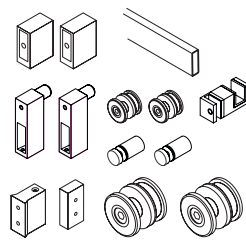

2000mm Oasis Sliding Shower Door Kit wall to glass/wall to wall (excludes handle) Stainless Steel

(includes: Stops x 2, Wheels x 2, Anti jump x 2, Wall bracket x 2, Glass to rail connector x 2, Glass return bracket set x 1, Floor guide x 1, 2000mm Bar x 1)

CHANNEL

Juralco® Shower Glazing Channels are available in a variety of colour finishes and sizes to select from. Find the perfect fit and use colour to transform a bathroom space. Explore the extensive range of colour finishes, that includes Powder Coat colours from the Dulux® range and some amazing standard colours like Brushed Rose Gold, Brushed Satin Nickel, Satin Brass and Brushed Gun Metal.