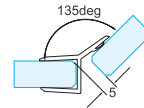

Round shelf bracket 8-10mm glass (Brass)

Towel / robe hook 25mm dia x 50mm (Stainless Steel)

Bottom door seal for 10mm glass 1400mm (PVC)

Bottom 20mm extended door seal for 10mm glass 2100mm (PVC)

Glass to glass 135 deg seal for 10mm glass 2100mm (PVC)