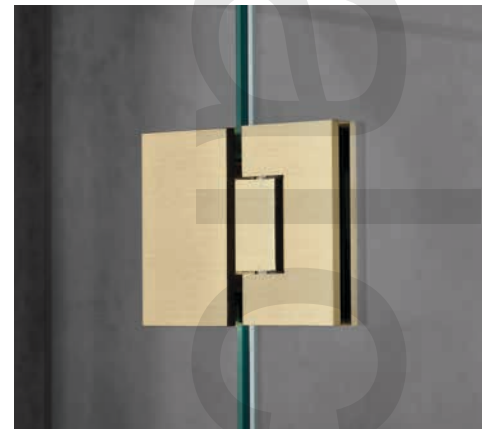

Brushed Brass Glass to Glass Hinge JH2/BB