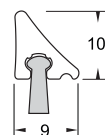

Shower glazing channel available in a variety of sizes, lengths and colours

13mm x 5.0mm half round floor section 2800mm

9.0mm x 10mm waterseal with felt 2800mm

SHELVES AND BRACKETS

Various Corner Shower Glass sizes and bracket options are available along with a Towel/Robe Hook. Supplied powder coated to the colour of choice or from various standard finishes.