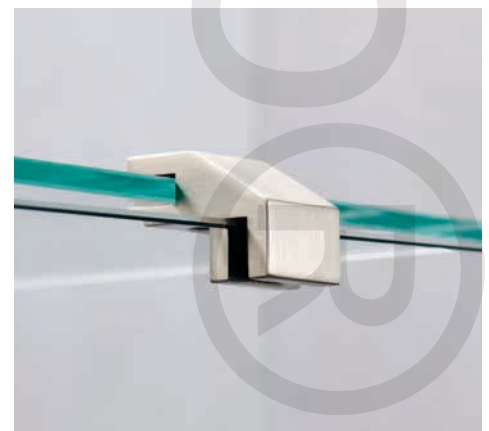

Brushed Satin Nickel Chamfered Over Panel Clip
OP/10C/SN

NICKEL TONE - BRUSHED SATIN NICKEL

A Frameless Glass Hinged Door in a lustrous Nickel Tone, adds an air of modern elegance. It is also a neutral colour that ensures choice when looking at suitable matching products.