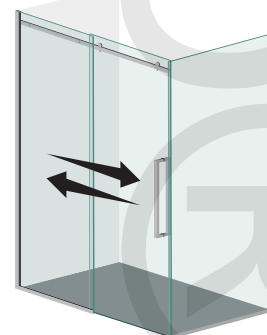

FRAMELESS HINGED AND SLIDING SHOWER OPTIONS

A hinged shower door describes a glass panel that opens by swinging on pivoting hinges, like a standard door in the home. The hinge can typically be attached to a stationary glass panel or the wall or shower surround. Ideal for areas where there is no restriction on door size.

A sliding shower screen door is a modern alternative to a hinged screen. Moving laterally from one side of the door frame to the other they are ideal for an area where there may not be enough room for a door to swing into the bathroom and are a great way to utilise space in a bathroom.

Our Frameless Glass Showers are made from clear 10mm Toughened Safety Glass, your Juralco Installer can advise on the other options available.

POPULAR CONFIGURATIONS*

Hinged Door and
90 Degree Return

Sliding Door and
90 Degree Return