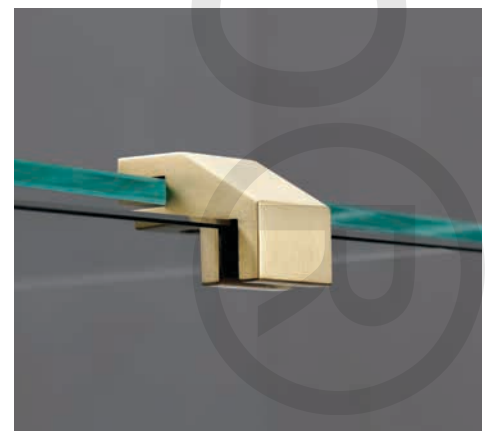

Brushed Brass Chamfered Over Panel Clip OP/10C/BB

BRASS TONES – BRUSHED BRASS

A Brass Tone is a refined and timeless addition to a bathroom.

Suggested Tapware Match:
Brushed Brass, Satin Brass & Modern Brushed Brass

*Non Standard Finish Option