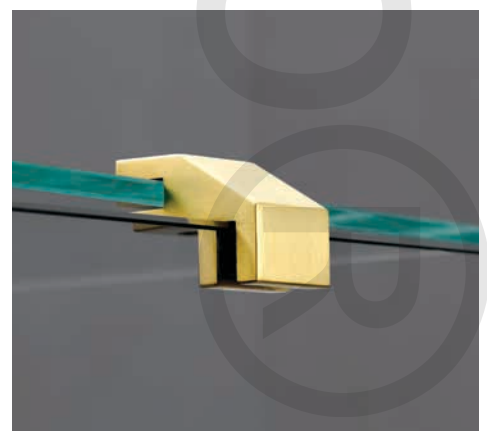

Brushed Gold Chamfered Over Panel Clip OP/10C/BG

GOLD TONE - BRUSHED GOLD

Add a touch of luxury and sophistication to a bathroom with a Brushed Gold Frameless Shower.

Suggested Tapware Match:
Brushed Gold, Brushed Brass & Polished Gold