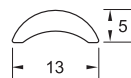

Shower glazing channel available in a variety of sizes, lengths and colours

13mm x 5.0mm half round floor section 2800mm

9.0mm x 10mm waterseal with felt 2800mm

SHELVES AND BRACKETS

Various Corner Shower Glass sizes and bracket options are available along with a Towel/Robe Hook. Supplied powder coated to the colour of choice or from various standard finishes.