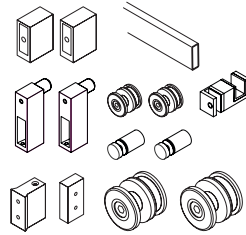

OVER PANEL CLIPS

Over Panel Clips are essential components designed to securely unite individual glass panels or affix glass to walls and structures. The Juralco® range of Over Panel Clips has a diverse selection of finishes across two styles which, while functional, will contribute to the overall look and feel of a bathroom.

Chamfered heavy duty Over Panel Clip 10mm glass to 6mm over panel (Stainless Steel)

Round Over Panel Clip 10mm glass to 6mm over panel (Brass)

SLIDING SETS

For ease of selection, Juralco® has created matching sliding shower sets available to order. Two sizes available, 1650mm long in a Polished Stainless Steel finish, and 2000mm long available in nine colour finishes that include Matte Black, Brushed Gun Metal and Brushed Gold.

1650mm Oasis Sliding Shower Door Kit wall to glass/wall to wall (excludes handle) Stainless Steel

(includes: Stops x 2, Wheels x 2, Anti jump x 2, Wall bracket x 2, Glass to rail connector x 2, Glass return bracket set x 1, Floor guide x 1, 1650mm Bar x 1)